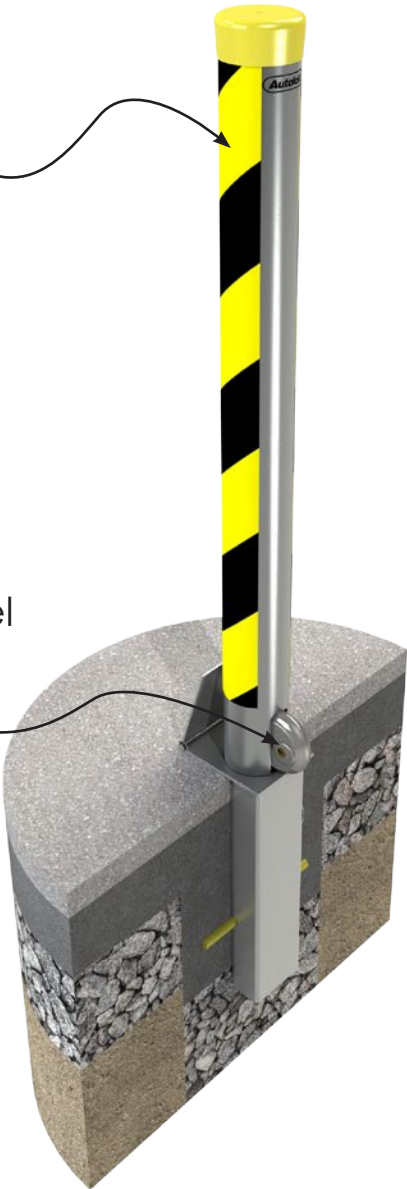

**REMOVABLE
SECURITY POST
KRP3P**

64mm Diameter
Heavy Duty Post
(Zinc Plated)

PP10 Stainless Steel
Padlock

720 mm Above
Ground

290mm Below
Ground