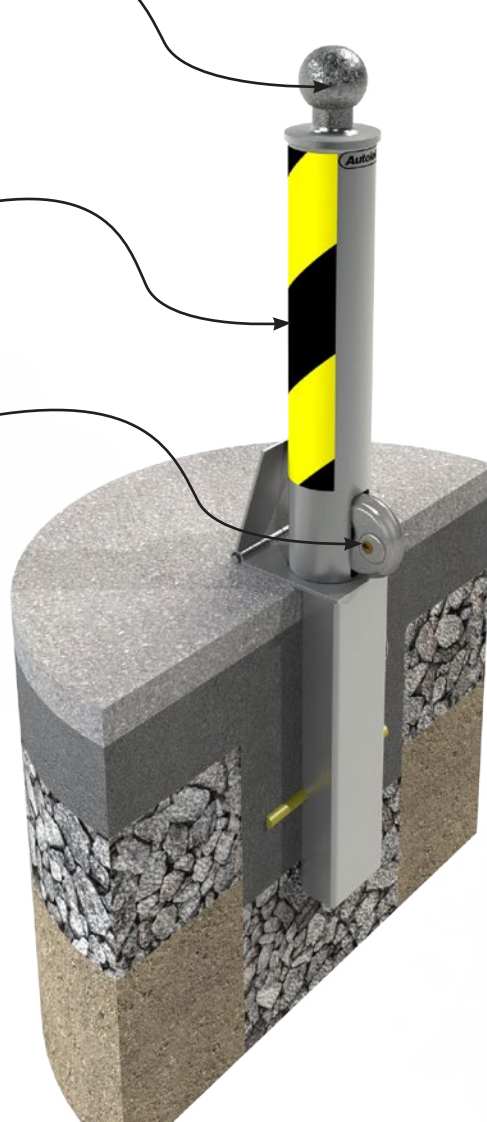

**REMOVABLE
HITCH POST
KHP1**

Standard 50mm
Tow Ball

63mm Diameter
3mm Thick Heavy
Duty Post
(Zinc Plated)

PP10 Stainless Steel
Padlock

415mm Above Ground

290mm Below Ground