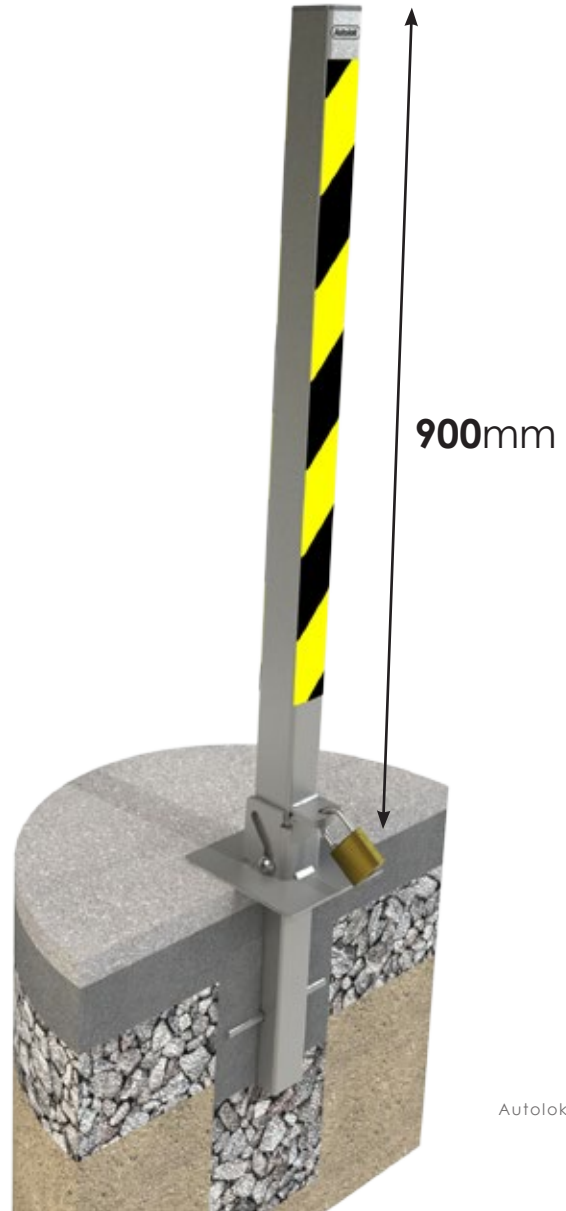

**TALLBOY POST**  
KFTB - KFTB/S

50 x 50mm Square  
Tube  
(Zinc Plated)

1m

PP10 High Security  
Padlock

# KFTB

Surface Mounted

# KFTB/S

Spigot Version  
(Set in Concrete to 265mm Depth)