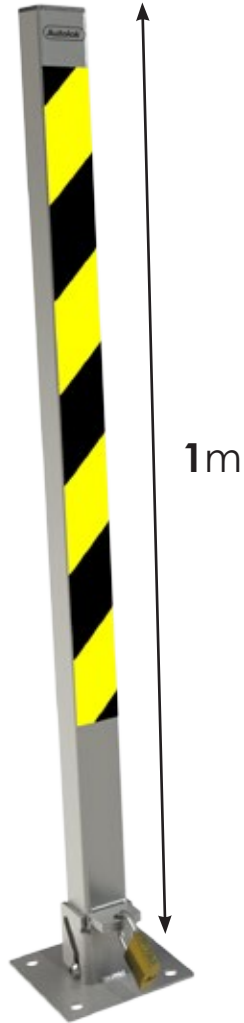

**TALLBOY POST**  
KFTB - KFTB/S

50 x 50mm Square  
Tube  
(Zinc Plated)

1m

PP10 High Security  
Padlock

# KFTB

Surface Mounted

# KFTB/S

Spigot Version  
(Set in Concrete to 265mm Depth)