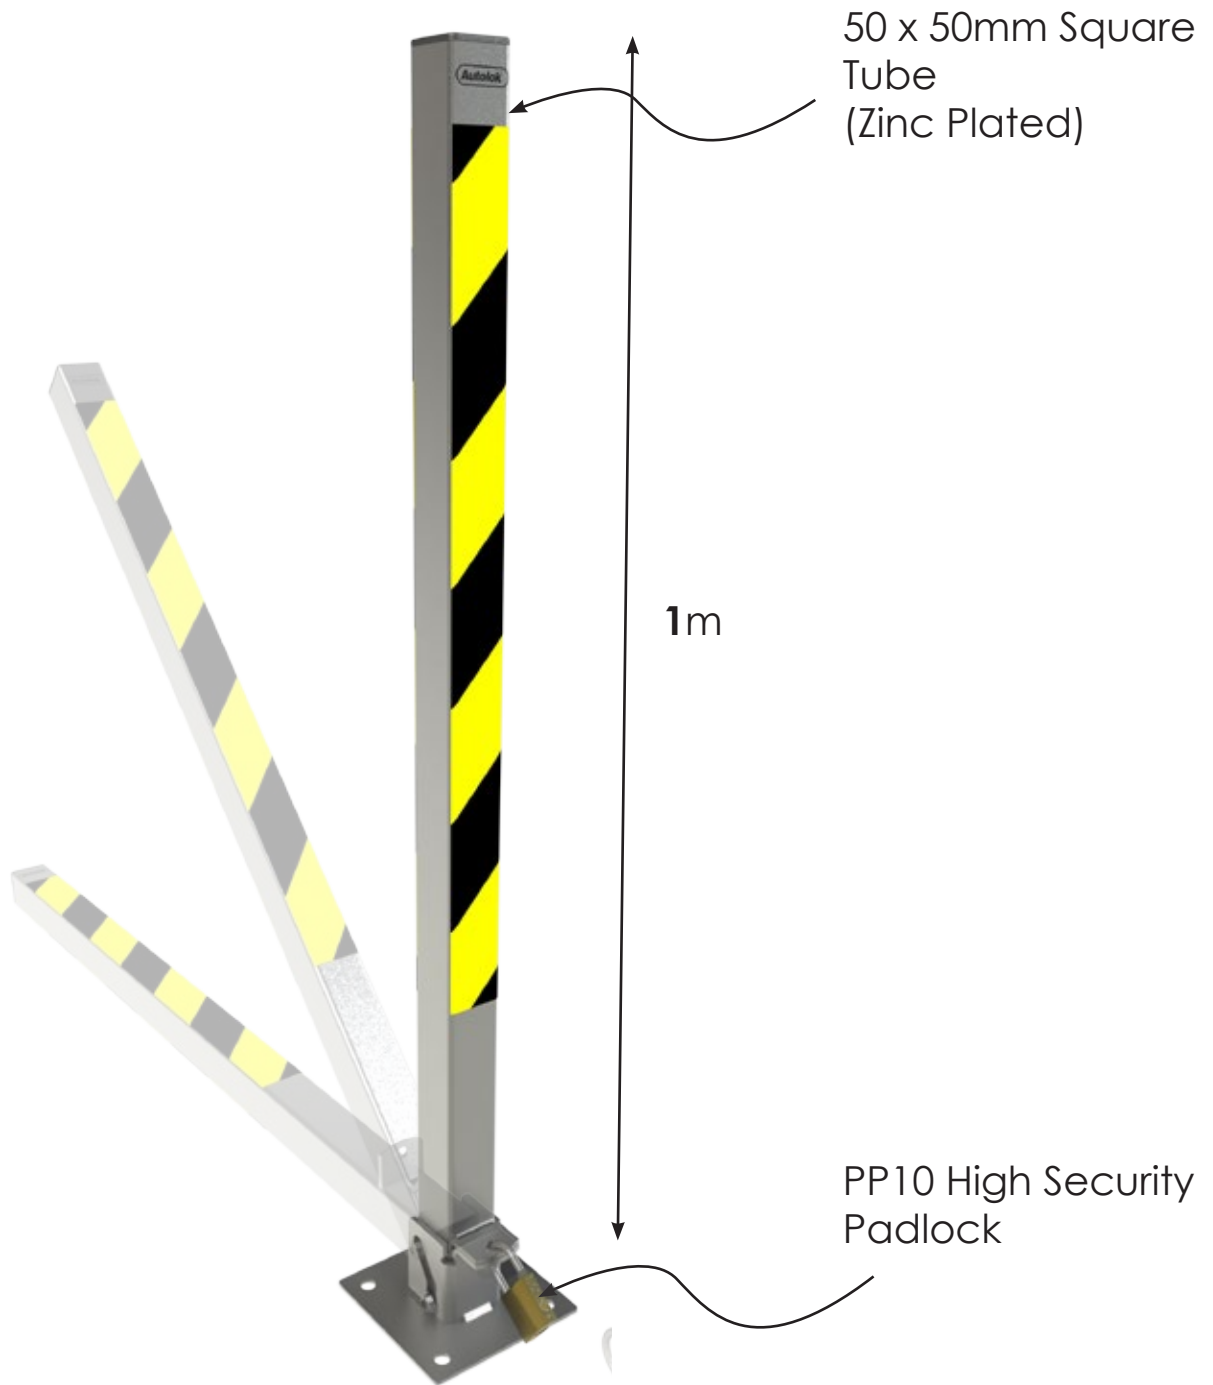

**TALLBOY POST**  
KFTB - KFTB/S

50 x 50mm Square  
Tube  
(Zinc Plated)

1m

PP10 High Security  
Padlock

# KFTB

Surface Mounted

# KFTB/S

Spigot Version  
(Set in Concrete to 265mm Depth)