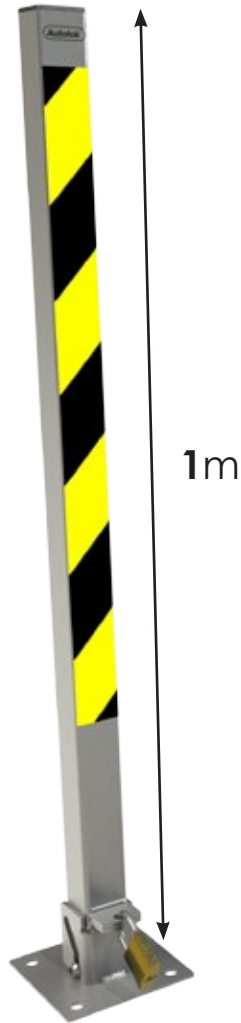

**TALLBOY POST**  
KFTB - KFTB/S

50 x 50mm Square  
Tube  
(Zinc Plated)

1m

PP10 High Security  
Padlock

# KFTB

Surface Mounted

# KFTB/S

Spigot Version  
(Set in Concrete to 265mm Depth)